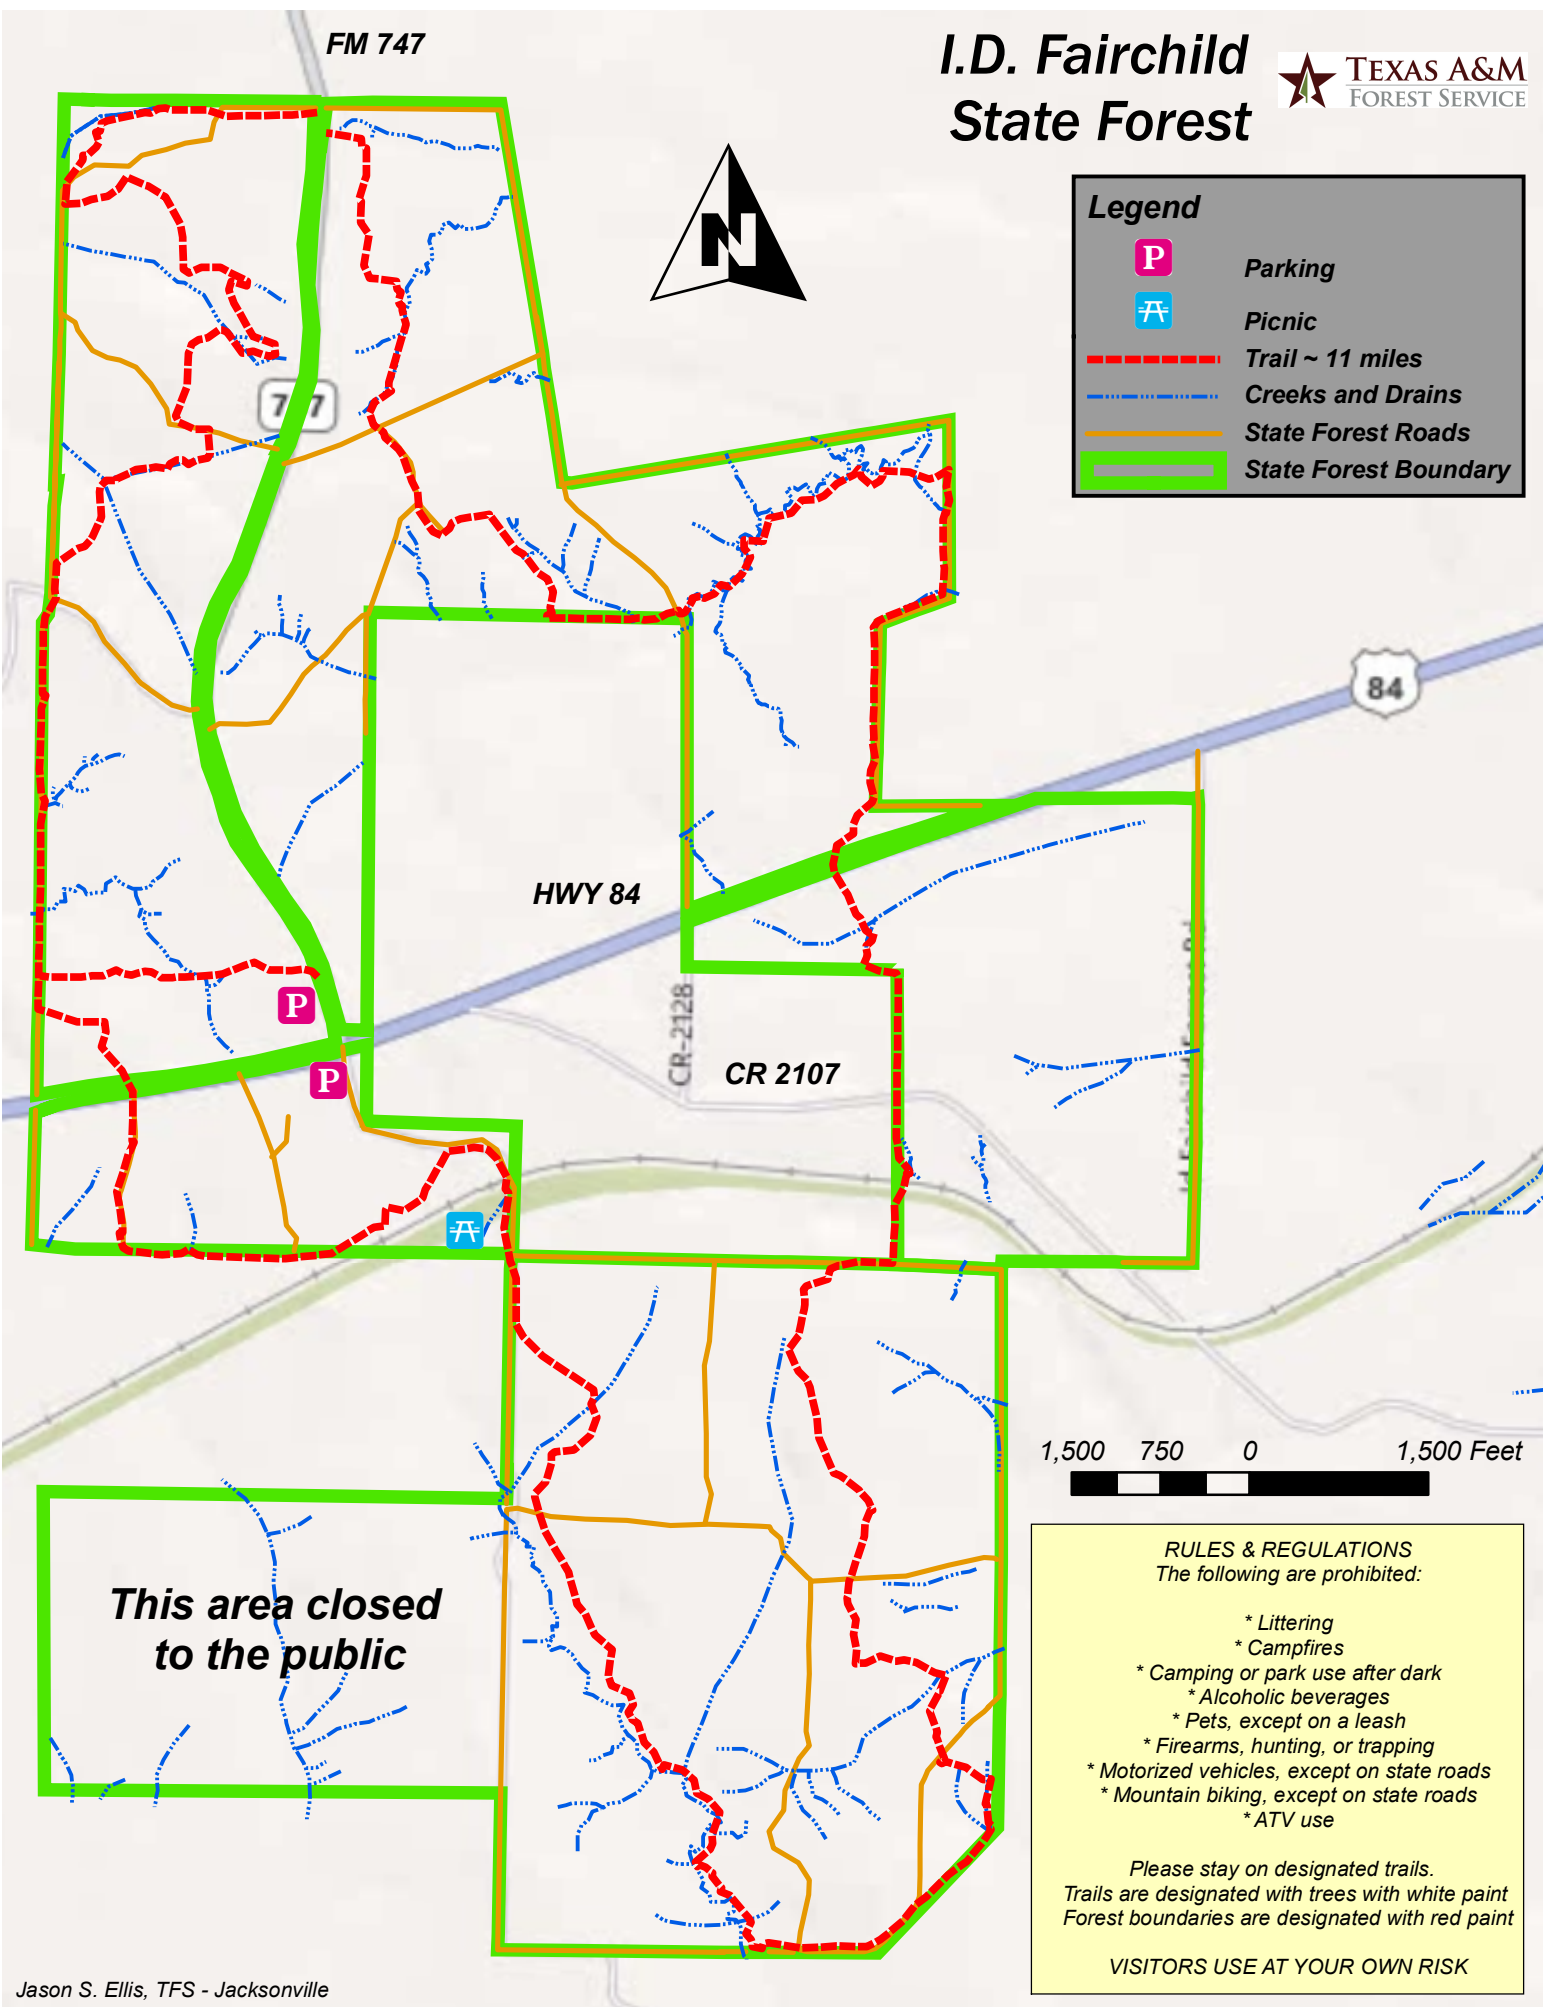

FM 747

I.D. Fairchild State Forest

Legend

- Parking
- Picnic
- Trail ~ 11 miles
- Creeks and Drains
- State Forest Roads
- State Forest Boundary

This area closed to the public

RULES & REGULATIONS
The following are prohibited:

- * Littering
- * Campfires
- * Camping or park use after dark
- * Alcoholic beverages
- * Pets, except on a leash
- * Firearms, hunting, or trapping
- * Motorized vehicles, except on state roads
- * Mountain biking, except on state roads
- * ATV use

Please stay on designated trails.
Trails are designated with trees with white paint
Forest boundaries are designated with red paint

VISITORS USE AT YOUR OWN RISK